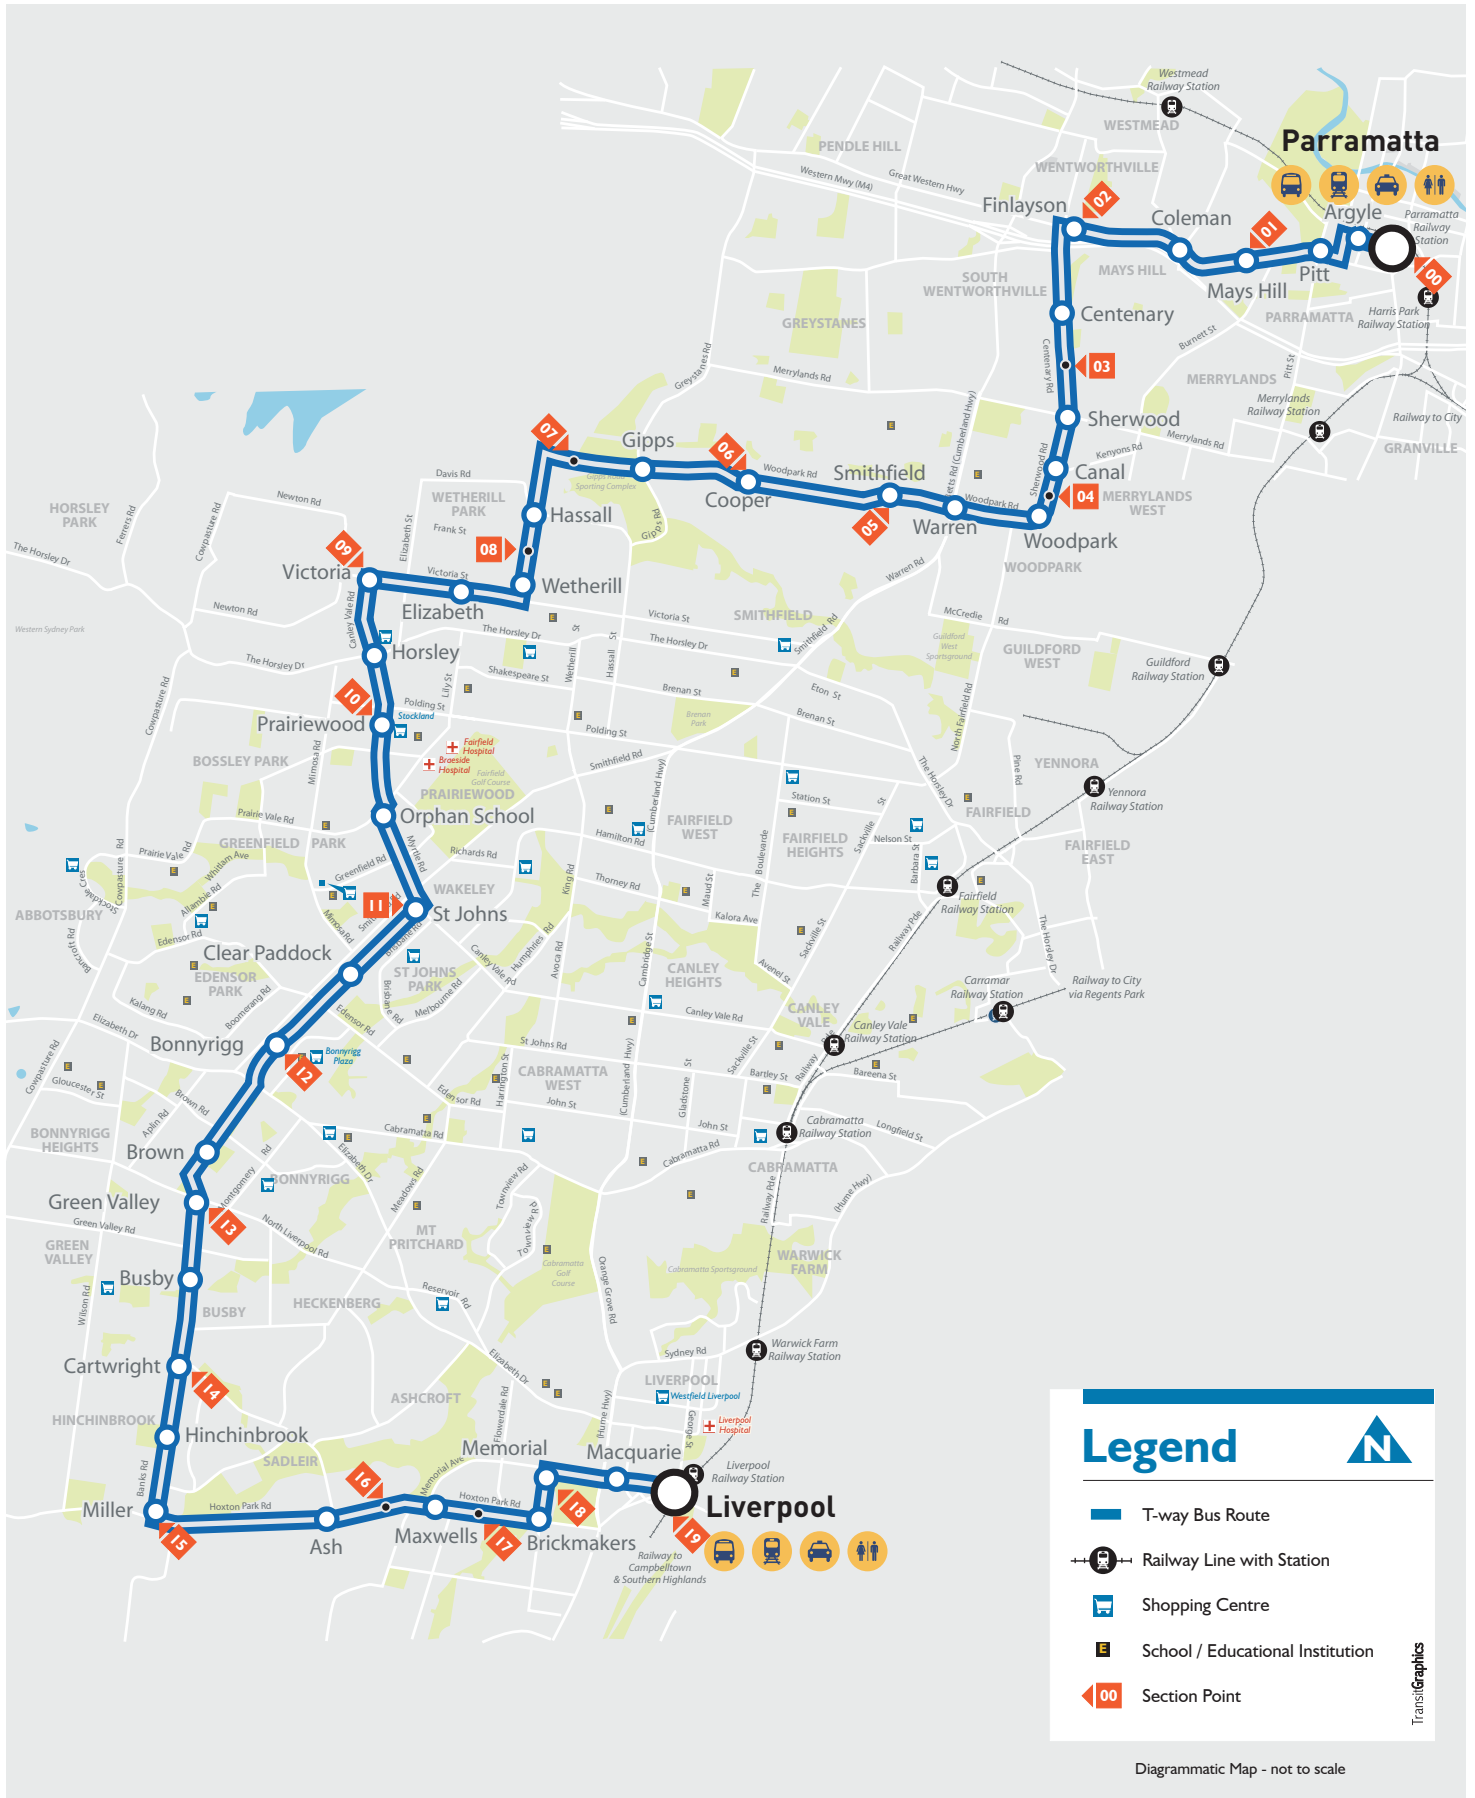

Liverpool-Parramatta T-way Route Map

Legend

- T-way Bus Route
- Railway Line with Station
- Shopping Centre
- School / Educational Institution
- Section Point

Diagrammatic Map - not to scale

TransitGraphics

For timetable, trip planning and other information, contact 131 500 or www.131500.com.au